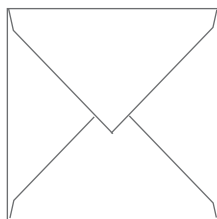

28,5 x 14,5 cm

Envelope Luva Convencional
Sem aba de fechamento (**REF. 22**)

28,5 x 14,5 cm

Envelope Luva
Abertura latera (**REF. 23**)

21,0 x 15,1 cm

Envelope Luva
Sem aba de fechamento (**REF. 24**)

15,0 x 10,3 cm
21,0 x 15,1 cm

Envelope Luva Quadrado
Sem aba de fechamento (**REF. 25**)

20,0 x 20,0 cm

20,0 x 20,0 cm

Envelope Convite
Corte especial (REF. 26)

9,7 x 9,7 cm
16,0 x 16,0 cm
20,5 x 20,5 cm

Envelope Quadrado
Fechamento tulipa (REF. 27)

21,0 x 15,0 cm

Envelope Retangular
Solapa redondo (REF. 28)

14,7 x 21,0 cm
abertura central 2,0 cm

Envelope Retangular
Solapa onda (REF. 29)

15,0 x 21,5 cm

Envelope Retangular
Abertura meia lua (REF. 30)

20,0 x 20,0 cm
abertura 8,0 x 8,0 cm