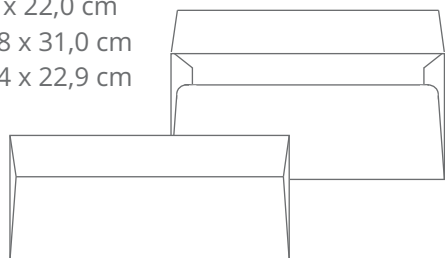

Envelopes fechamento reto (retangulares e quadrados)

9,0 x 22,0 cm
10,8 x 31,0 cm
11,4 x 22,9 cm

Envelope Retangular
Fechamento reto (REF. 01)

3,3 x 5,3 cm
6,5 x 9,5 cm
8,0 x 12,0 cm

Envelope Retangular
Fechamento reto (REF. 02)

26,0 x 26,0 cm
29,0 x 29,0 cm

Envelope Quadrado
Fechamento reto (REF. 03)

10,0 x 10,0 cm
15,0 x 15,0 cm
20,0 x 20,0 cm
22,0 x 22,0 cm

Envelope Quadrado
Fechamento reto (REF. 04)

30,0 x 34,5 cm

Envelope Retangular
Fechamento reto (REF. 05)

11,4 x 16,2 cm
13,3 x 18,3 cm
14,0 x 29,5 cm
15,0 x 21,5 cm
18,0 x 26,0 cm
21,0 x 28,0 cm

Envelope Retangular
Fechamento reto (REF. 06)

Envelopes fechamento reto (retangulares e quadrados)

15,2 x 10,9 cm
21,2 x 15,1 cm

10,5 x 15,5 cm
15,0 x 22,0 cm

Envelope Janela
Corte especial (REF. 16)

20,5 x 20,5 cm

Envelope Janela
Quadrado (REF. 17)

30,0 x 21,3 cm

Envelope Janela
Vertical A4 (REF. 18)

21,4 x 30,4 cm

Envelope Janela
Horizontal A4 (REF. 18 A)