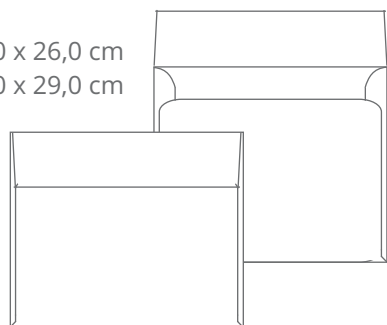

Envelopes fechamento reto (retangulares e quadrados)

9,0 x 22,0 cm
10,8 x 31,0 cm
11,4 x 22,9 cm

Envelope Retangular
Fechamento reto (REF. 01)

3,3 x 5,3 cm
6,5 x 9,5 cm
8,0 x 12,0 cm

Envelope Retangular
Fechamento reto (REF. 02)

26,0 x 26,0 cm
29,0 x 29,0 cm

Envelope Quadrado
Fechamento reto (REF. 03)

10,0 x 10,0 cm
15,0 x 15,0 cm
20,0 x 20,0 cm
22,0 x 22,0 cm

Envelope Quadrado
Fechamento reto (REF. 04)

30,0 x 34,5 cm

Envelope Retangular
Fechamento reto (REF. 05)

11,4 x 16,2 cm
13,3 x 18,3 cm
14,0 x 29,5 cm
15,0 x 21,5 cm
18,0 x 26,0 cm
21,0 x 28,0 cm

Envelope Retangular
Fechamento reto (REF. 06)

Envelopes fechamento reto (retangulares e quadrados)

15,2 x 10,9 cm
21,2 x 15,1 cm

10,5 x 15,5 cm
15,0 x 22,0 cm

Envelope Janela
Corte especial (REF. 16)

20,5 x 20,5 cm

Envelope Janela
Quadrado (REF. 17)

30,0 x 21,3 cm

Envelope Janela
Vertical A4 (REF. 18)

21,4 x 30,4 cm

Envelope Janela
Horizontal A4 (REF. 18 A)