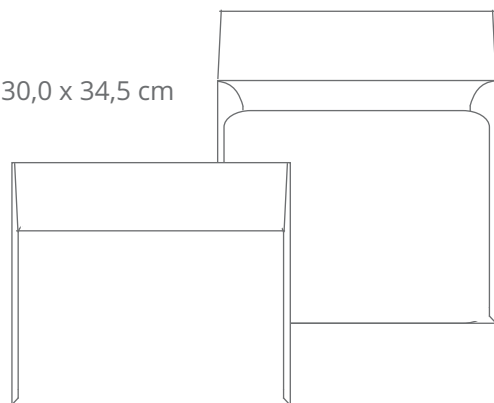

Envelopes fechamento reto (retangulares e quadrados)

9,0 x 22,0 cm
10,8 x 31,0 cm
11,4 x 22,9 cm

Envelope Retangular
Fechamento reto (REF. 01)

3,3 x 5,3 cm
6,5 x 9,5 cm
8,0 x 12,0 cm

Envelope Retangular
Fechamento reto (REF. 02)

26,0 x 26,0 cm
29,0 x 29,0 cm

Envelope Quadrado
Fechamento reto (REF. 03)

10,0 x 10,0 cm
15,0 x 15,0 cm
20,0 x 20,0 cm
22,0 x 22,0 cm

Envelope Quadrado
Fechamento reto (REF. 04)

30,0 x 34,5 cm

Envelope Retangular
Fechamento reto (REF. 05)

11,4 x 16,2 cm
13,3 x 18,3 cm
14,0 x 29,5 cm
15,0 x 21,5 cm
18,0 x 26,0 cm
21,0 x 28,0 cm

Envelope Retangular
Fechamento reto (REF. 06)

Envelopes fechamento reto (retangulares e quadrados)

15,2 x 10,9 cm
21,2 x 15,1 cm

10,5 x 15,5 cm
15,0 x 22,0 cm

Envelope Janela
Corte especial (REF. 16)

20,5 x 20,5 cm

Envelope Janela
Quadrado (REF. 17)

30,0 x 21,3 cm

Envelope Janela
Vertical A4 (REF. 18)

21,4 x 30,4 cm

Envelope Janela
Horizontal A4 (REF. 18 A)