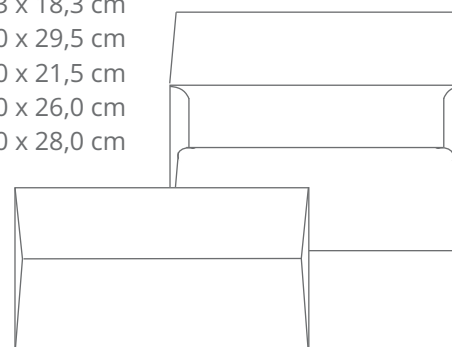

Envelopes fechamento reto (retangulares e quadrados)

9,0 x 22,0 cm
10,8 x 31,0 cm
11,4 x 22,9 cm

Envelope Retangular
Fechamento reto (REF. 01)

3,3 x 5,3 cm
6,5 x 9,5 cm
8,0 x 12,0 cm

Envelope Retangular
Fechamento reto (REF. 02)

26,0 x 26,0 cm
29,0 x 29,0 cm

Envelope Quadrado
Fechamento reto (REF. 03)

10,0 x 10,0 cm
15,0 x 15,0 cm
20,0 x 20,0 cm
22,0 x 22,0 cm

Envelope Quadrado
Fechamento reto (REF. 04)

30,0 x 34,5 cm

Envelope Retangular
Fechamento reto (REF. 05)

11,4 x 16,2 cm
13,3 x 18,3 cm
14,0 x 29,5 cm
15,0 x 21,5 cm
18,0 x 26,0 cm
21,0 x 28,0 cm

Envelope Retangular
Fechamento reto (REF. 06)

Envelopes fechamento reto (retangulares e quadrados)

15,2 x 10,9 cm
21,2 x 15,1 cm

10,5 x 15,5 cm
15,0 x 22,0 cm

Envelope Janela
Corte especial (REF. 16)

20,5 x 20,5 cm

Envelope Janela
Quadrado (REF. 17)

30,0 x 21,3 cm

Envelope Janela
Vertical A4 (REF. 18)

21,4 x 30,4 cm

Envelope Janela
Horizontal A4 (REF. 18 A)