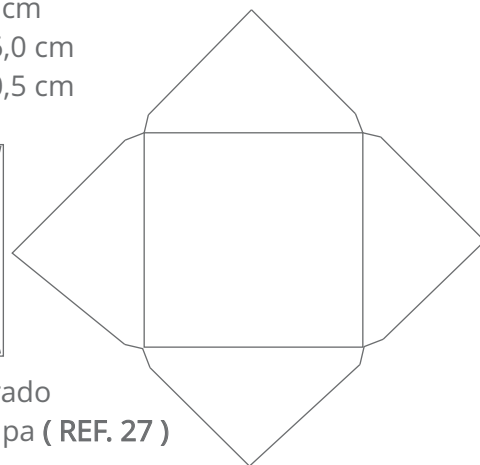

10,5 x 15,5 cm
15,0 x 22,0 cm

Envelope Janela
Corte especial (REF. 16)

20,5 x 20,5 cm

Envelope Janela
Quadrado (REF. 17)

30,0 x 21,3 cm

Envelope Janela
Vertical A4 (REF. 18)

21,4 x 30,4 cm

Envelope Janela
Horizontal A4 (REF. 18 A)

28,5 x 14,5 cm

Envelope Luva Convencional
Sem aba de fechamento (**REF. 22**)

28,5 x 14,5 cm

Envelope Luva
Abertura latera (**REF. 23**)

21,0 x 15,1 cm

Envelope Luva
Sem aba de fechamento (**REF. 24**)

15,0 x 10,3 cm
21,0 x 15,1 cm

Envelope Luva Quadrado
Sem aba de fechamento (**REF. 25**)

20,0 x 20,0 cm

20,0 x 20,0 cm

Envelope Convite
Corte especial (REF. 26)

9,7 x 9,7 cm
16,0 x 16,0 cm
20,5 x 20,5 cm

Envelope Quadrado
Fechamento tulipa (REF. 27)

21,0 x 15,0 cm

Envelope Retangular
Solapa redondo (REF. 28)

14,7 x 21,0 cm
abertura central 2,0 cm

Envelope Retangular
Solapa onda (REF. 29)

15,0 x 21,5 cm

Envelope Retangular
Abertura meia lua (REF. 30)

20,0 x 20,0 cm
abertura 8,0 x 8,0 cm